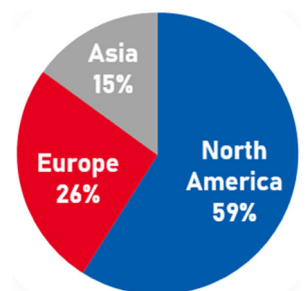

EXCHANGE PROGRAM

Partner Universities: Chukyo University has a Student Exchange Agreement (SEA) with 19 universities around the world

ISEP: Chukyo University is the first Japanese member of ISEP (International Student Exchange Programs)

Program Length:

One Year (April - December/January or September - August)

One Semester (April - August or September - December/January)

Language of Instruction: Japanese, English

Tuition Fee: No tuition fee needed (students are responsible of their home university's tuition fee)

Accommodation: Dormitory

Chukyo University Scholarship for International Students:

150,000 JPY per semester

Area of Origin of the Exchange Students (2019):

ACADEMICS

10 Undergraduate Schools:

- Global Studies
- Letters
- Psychology
- Contemporary Sociology
- Law
- Policy Studies
- Economics
- Management
- Engineering
- Health and Sport Sciences

9 Graduate Schools:

- Letters
- World Englishes
- Psychology
- Sociology
- Law
- Economics
- Management
- Engineering
- Health and Sport Sciences

THE IMPACT RANKINGS
2022 TOP 1001+